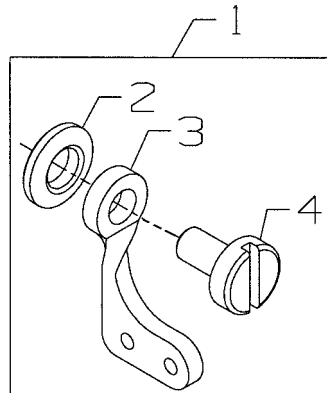

---

**63900 STREAMLINED HIGH SPEED NEEDLE  
FEED TOP AND BOTTOM ROLLER FEED  
LOCKSTITCH MACHINES**

---

**CATALOG NO.**

**PT9912**

**SUPPLEMENT TO**

**CATALOG NO.**

**PT9636**

# OIL PUMP ASSEMBLY

Ref. No.	Part No.	Description	Amt. Req.
1.	63993P	Oil Tube .....	1
2.	50393HV	Oil Tube .....	1
3.	63993J	Oil Pump Assembly .....	1
4.	50393EX	Collar .....	1
5.	18-1242	Screw .....	2
6.	63993K	Housing .....	1
7.	SQ111041MZ	Fitting .....	1
8.	63993L	Bushing .....	1
9.	SS7090710SP	Screw .....	2
10.	63993N	Plate .....	1
11.	50393KE	Spring .....	1
12.	B3534155000	Plunger .....	1
13.	SS8660612TP	Screw .....	2

# NEEDLETHREADEYELETKIT

Ref. No.	Part No.	Description	Amt. Req.
1.	29480AZR	Needle thread Eyelet Kit .....	1
2.	21695L	Washer .....	1
3.	158B	Eyelet .....	1
4.	98A	Screw .....	1