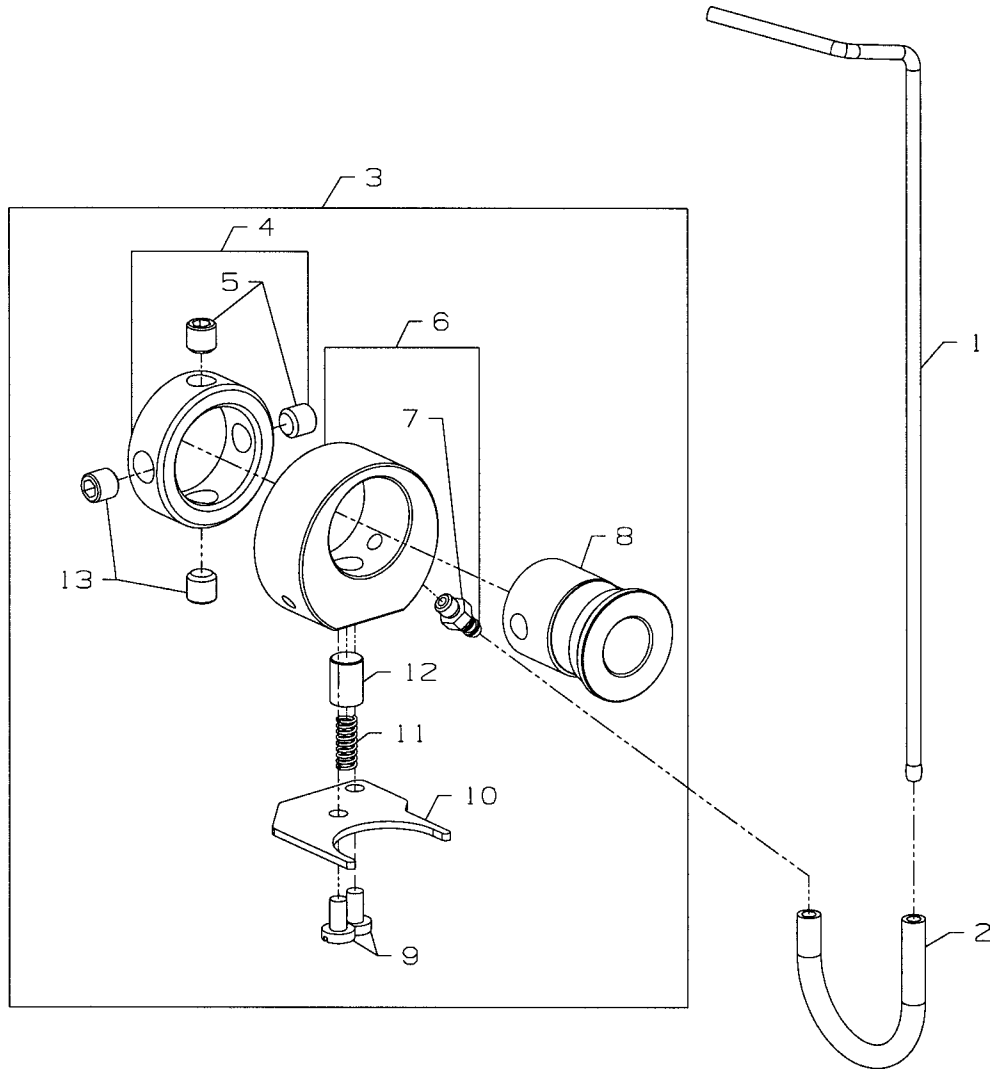

---

**63900 STREAMLINED HIGH SPEED NEEDLE  
FEED TOP AND BOTTOM ROLLER FEED  
LOCKSTITCH MACHINES**

---

**CATALOG NO.**

**PT9912**

**SUPPLEMENT TO**

**CATALOG NO.**

**PT9636**

# OIL PUMP ASSEMBLY

Ref. No.	Part No.	Description	Amt. Req.
1.	63993P	Oil Tube .....	1
2.	50393HV	Oil Tube .....	1
3.	63993J	Oil Pump Assembly .....	1
4.	50393EX	Collar .....	1
5.	18-1242	Screw .....	2
6.	63993K	Housing .....	1
7.	SQ111041MZ	Fitting .....	1
8.	63993L	Bushing .....	1
9.	SS7090710SP	Screw .....	2
10.	63993N	Plate .....	1
11.	50393KE	Spring .....	1
12.	B3534155000	Plunger .....	1
13.	SS8660612TP	Screw .....	2

# NEEDLETHREADEYELETKIT

Ref. No.	Part No.	Description	Amt. Req.
1.	29480AZR	Needle thread Eyelet Kit .....	1
2.	21695L	Washer .....	1
3.	158B	Eyelet .....	1
4.	98A	Screw .....	1